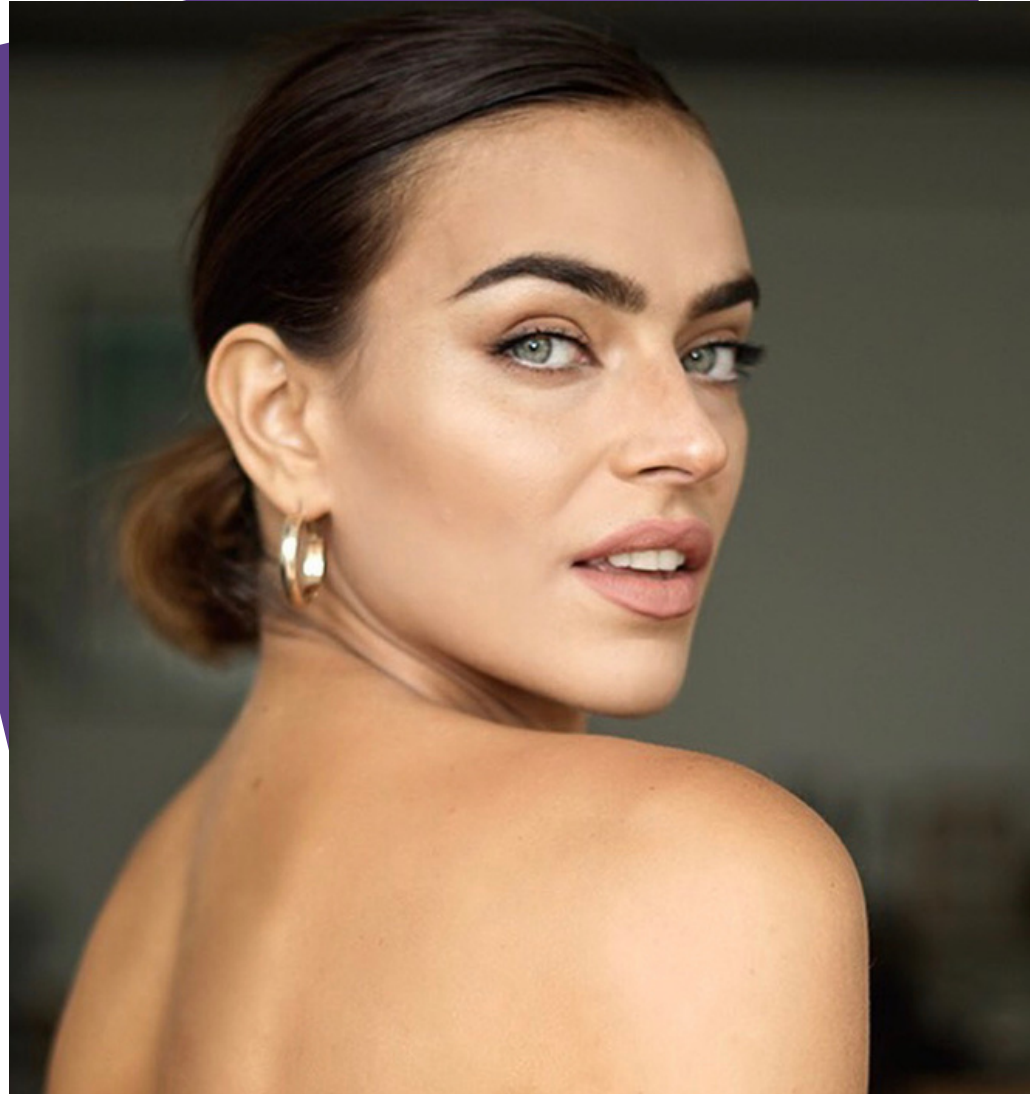

**Marlen Caballero
(Angie Titular)**